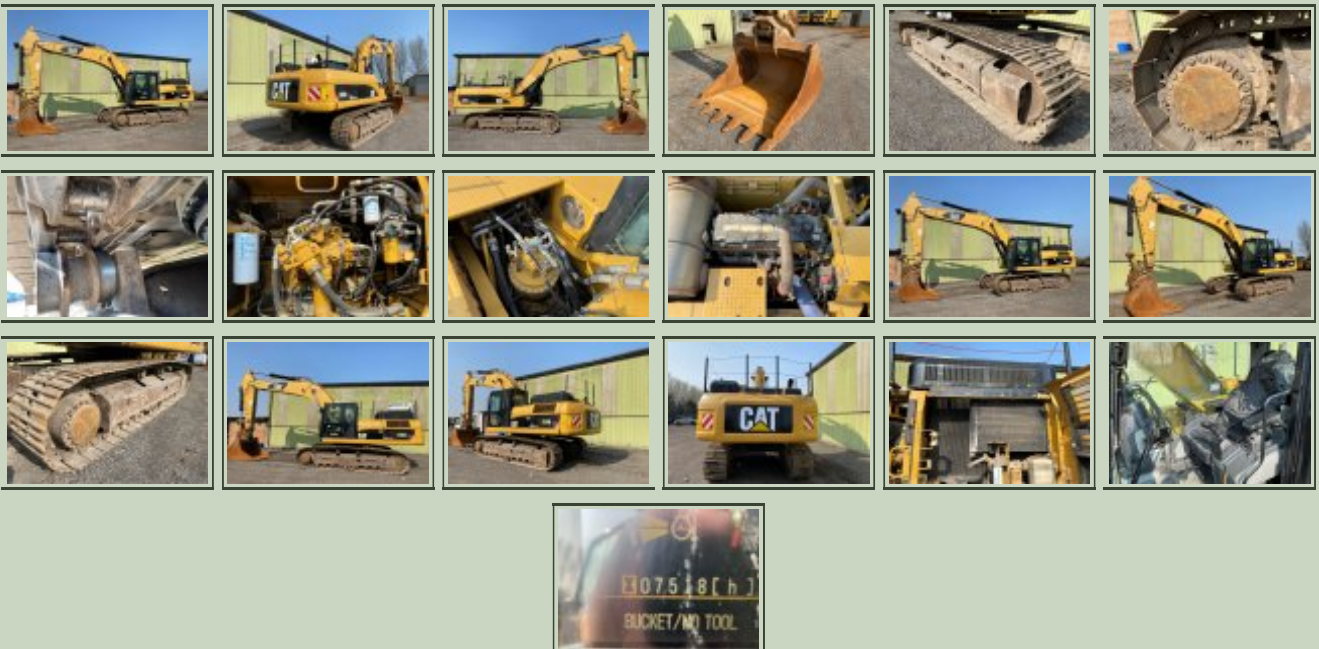

Quick hitch
Digging Bucket
Reversing camera
Air conditioning
Clean machine in good overall condition

Videos (if available)

Category	Tracked Excavators	Length	
Manufacturer	Caterpillar	Height	
Engine	C9 200 HP	Width	
Gearbox		GVW	39,300 Kg
Brakes		Hrs_Kms	7512 Hours
Steering		Date into Service	
Tyres		Year of Manufacture	2011
Max Load		Qty Available	1
Electrics	24V	Export Requirements ...more	NLR (No Licence Required)

REQUEST A QUOTE

or call us on **UK +44(0)1302-954007** or whatsapp msg us on **+44 (0)7785-736649**

Photo Gallery

All prices qoted are GBP U.K. Pounds Sterling Ex. Works excluding VAT where applicable and shipping / associated costs.

Vehicles advertised are subject to remaining unsold.